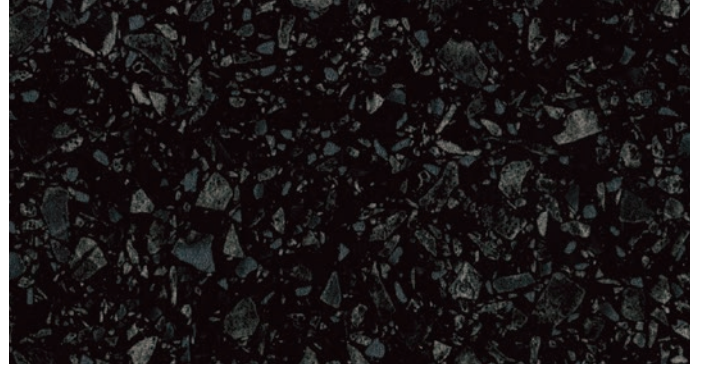

# COLOURS & TEXTURES

Colours may vary from the photographs depicted in this brochure. To make your final selection, we recommend to see a real sample to appreciate the colour and design.

F8190 White Myriade MS