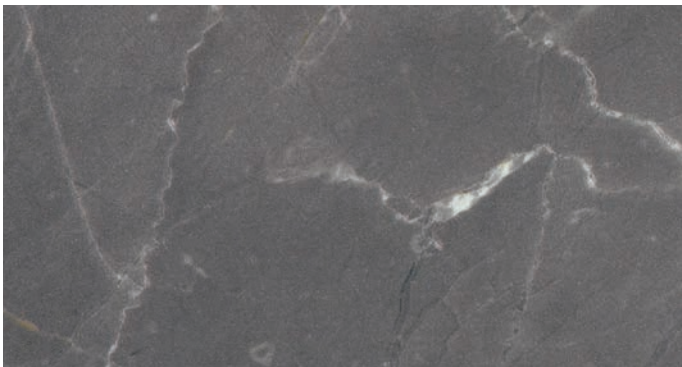

R6497 Trasimeno Basalt HS