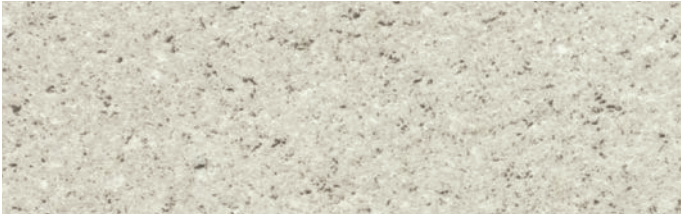

LAMINATE BENCHTOPS

3mm radius profile

DISTRIBUTED BY

QUADRA

BENCHTOPS

7 YEAR LIMITED
WARRANTY

DUROPAL

COLOURS & TEXTURES

F8190 White Myriade MS

R6497 Trasimeno Basalt HS

R6480 Glacial Storm VV

F8345 Astral Quartz MP

R6265 White Ipanema CT

R6245 Travertine FG

F7655 Quartz Stone MS + HS

F7654 Flash Black HS

R6455 Light Grey Sahara FG

U1188 Light Grey MP

R6456 Grey Sahara FG

U1026 Crystal White MP

F7207 Silver Hancock FG

FINISHES

MS Semi Matt

HS High Gloss

MP Mini Perl

FG Fine Grain

CT Crystal Stone

VV Top Velvet

Colours may vary from the photographs depicted in this brochure. To make your final selection, we recommend to see a real sample to appreciate the colour and design.