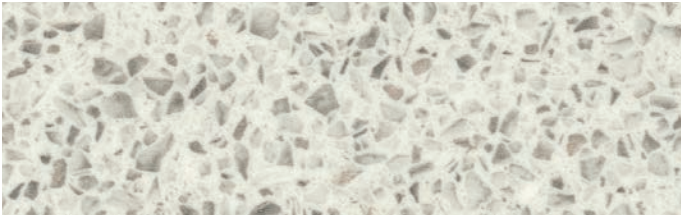

LAMINATE BENCHTOPS

3mm radius profile

DISTRIBUTED BY

QUADRA

BENCHTOPS

7 YEAR LIMITED
WARRANTY

DUROPAL

COLOURS & TEXTURES

F8190 White Myriade MS

R6497 Trasimeno Basalt HS

R6480 Glacial Storm VV

F8345 Astral Quartz MP

R6265 White Ipanema CT

R6245 Travertine FG

F7655 Quartz Stone MS + HS

F7654 Flash Black HS

R6455 Light Grey Sahara FG

U1188 Light Grey MP

R6456 Grey Sahara FG

U1026 Crystal White MP

F7207 Silver Hancock FG

FINISHES

MS Semi Matt

HS High Gloss

MP Mini Perl

FG Fine Grain

CT Crystal Stone

VV Top Velvet

Colours may vary from the photographs depicted in this brochure. To make your final selection, we recommend to see a real sample to appreciate the colour and design.