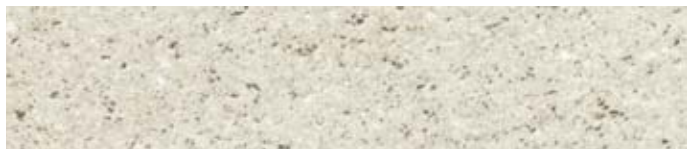

COLOURS & TEXTURES

NEW DECORS
TO ADD CHARACTER
AND STYLE
TO YOUR KITCHEN!

F8190 White Myriade MS

R6245 Travertine FG

R6480 Glacial Storm VV

R6442 Jura Marble HS

R6265 White Ipanema CT

R6261 Crystal Grey Morocco FG

R7655 Quartz Stone MS + HS

R6060 Beige Belmont FG

R6455 Light Grey Sahara FG

F7654 Flash Black HS

R6456 Grey Sahara FG

U1188 Light Grey MP

F7207 Silver Hancock FG

U1331 Beige Grey MP