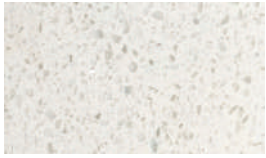

# select RANGE

SLAB SIZE: 3200mmx1600mm

White Glitter 20/30mm

Avalanche 20/30mm

Glacier 20/30mm

Platine 20/30mm

Argente 20/30mm

Black Glitter 20/30mm

Grey Glitter 20/30mm

Concrete 20/30mm

New Frost 20/30mm

White Minerale 20/30mm

Venato Grey 20/30mm

Bianco Antico 20/30mm

Select White 20/30mm