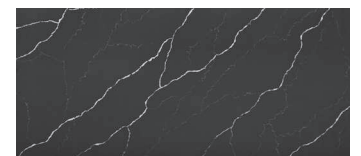

Marquina Nero BM 20mm